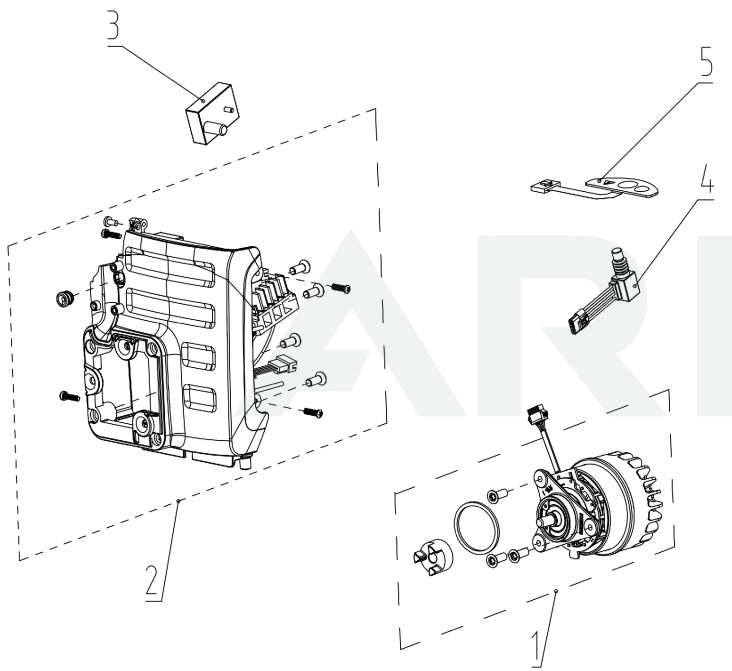

82V Power cutter 82PC300 2000686

TABLE OF CONTENTS

05 Motor & PCB	3
04 Handle	5
03 Saw & Guard	7
02 Housing	9
01 Overview	11

05 Motor & PCB

Motor & PCB

2000686-BZ	
ERP NO.	2000686
Model code	CSB408

Rendered by ARI Network Services, Inc.

05 Motor & PCB

Ref Number	Part Number	Part Description	Context Notes	Quantity
1	R0101751-00	Motor Assembly	SET	1
2	R0101752-00	PCBA Assembly	SET	1
3	R0101753-00	LED Lamp Panel	SET	1
4	R0101755-00	Speed-control Switch	SET	1
5	R0101754-00	HMI Board	SET	1

04 Handle

2000686-BZ	
ERP NO.	2000686
Model code	CSB408

Rendered by ARI Network Services, Inc.

04 Handle

Ref Number	Part Number	Part Description	Context Notes	Quantity
1	R0101749-00	Auxiliary Handle Assembly	SET	1
2	R0101750-00	Auxiliary Handle Base Assembly	SET	1

03 Saw & Guard

Rendered by ARI Network Services, Inc.

03 Saw & Guard

Ref Number	Part Number	Part Description	Context Notes	Quantity
1	R0101737-00	Guard Assembly	SET	1
2	R0101738-00	Led Assembly	SET	1
3	R0101739-00	Water Outlet Hose Assembly	SET	1
4	R0101740-00	Connector Nut	SET	2
5	R0101741-00	Water Outlet Connector Assembly	SET	1
6	R0101742-00	Retaining Plate Assembly	SET	2
7	R0101743-00	Water Outlet Hose Assembly	SET	1
8	R0101744-00	Dust Cover Assembly	SET	1
9	R0101745-00	Saw Blade	SET	1
10	R0101748-00	Saw Blade Locking Assembly	SET	1
10.1	R0101746-00	Shaft Sleeve	SET	1
10.2	R0101747-00	Bolt,Saw blade	SET	1
11	R0100107-00	Spanner	SET	1