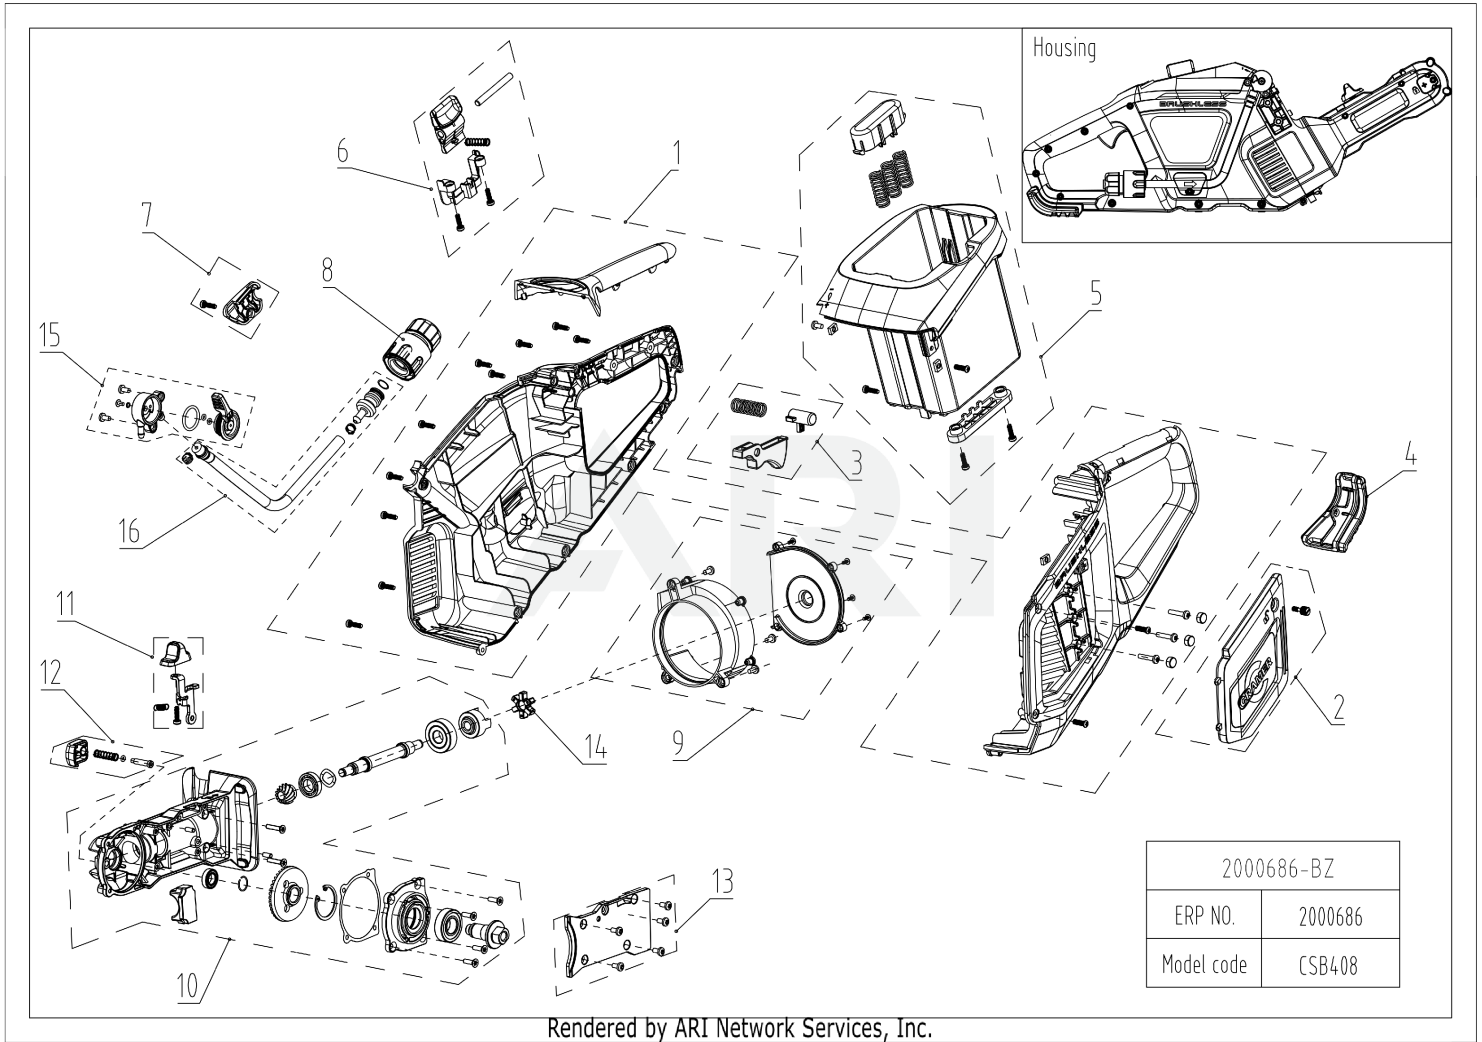

03 Saw & Guard

Rendered by ARI Network Services, Inc.

03 Saw & Guard

Ref Number	Part Number	Part Description	Context Notes	Quantity
1	R0101737-00	Guard Assembly	SET	1
2	R0101738-00	Led Assembly	SET	1
3	R0101739-00	Water Outlet Hose Assembly	SET	1
4	R0101740-00	Connector Nut	SET	2
5	R0101741-00	Water Outlet Connector Assembly	SET	1
6	R0101742-00	Retaining Plate Assembly	SET	2
7	R0101743-00	Water Outlet Hose Assembly	SET	1
8	R0101744-00	Dust Cover Assembly	SET	1
9	R0101745-00	Saw Blade	SET	1
10	R0101748-00	Saw Blade Locking Assembly	SET	1
10.1	R0101746-00	Shaft Sleeve	SET	1
10.2	R0101747-00	Bolt,Saw blade	SET	1
11	R0100107-00	Spanner	SET	1

02 Housing

02 Housing

Ref Number	Part Number	Part Description	Context Notes	Quantity
1	R0101721-00	Housing assembly	SET	1
2	R0101722-00	Decorative Cover	SET	1
3	R0101723-00	Switch trigger assembly	SET	1
4	R0101724-00	Shock Block	SET	1
5	R0101725-00	Battery box assembly	SET	1
6	R0101726-00	Battery Pack Release Button Assembly	SET	1
7	R0101727-00	Water Outlet Retaining Plate Assembly	SET	1
8	R0101728-00	Adaptor	SET	1
9	R0101729-00	Air Concentrator Assembly	SET	1
10	R0101784-00	Gearbox Assembly	SET	1
11	R0101731-00	Button Assembly	SET	1
12	R0101732-00	Locking Button Assembly	SET	1
13	R0101733-00	Gearbox Dust Cover Assembly	SET	1
14	R0101735-00	Plum Pad	SET	1
15	R0101757-00	Pressure Regulating Valve Assembly	SET	1
16	R0101758-00	Water Inlet HoseAssembly	SET	1