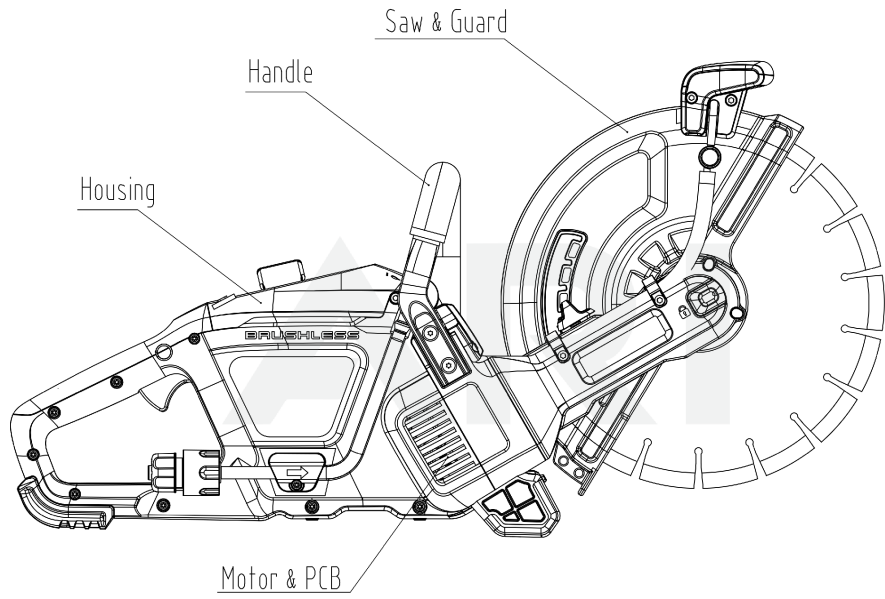

01 Overview

2000686-BZ	
ERP NO.	2000686
Model code	CSB408

Rendered by ARI Network Services, Inc.