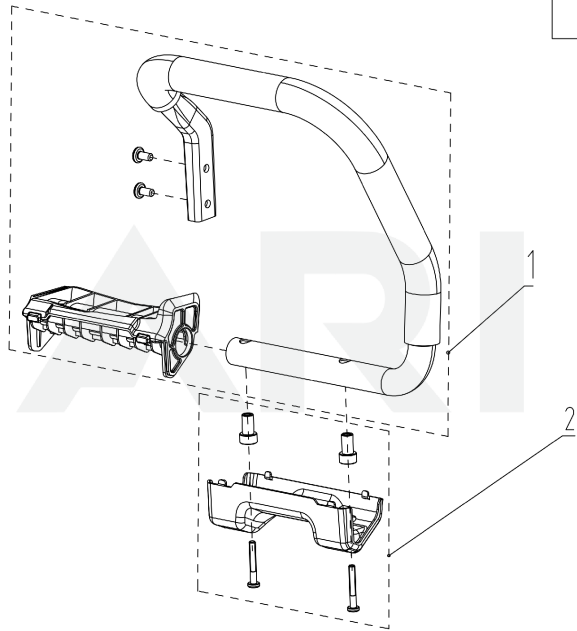

82V Power cutter 82PC300 2000686

TABLE OF CONTENTS

05 Motor & PCB	3
04 Handle	5
03 Saw & Guard	7
02 Housing	9
01 Overview	11

05 Motor & PCB

Motor & PCB

2000686-BZ	
ERP NO.	2000686
Model code	CSB408

Rendered by ARI Network Services, Inc.

05 Motor & PCB

Ref Number	Part Number	Part Description	Context Notes	Quantity
1	R0101751-00	Motor Assembly	SET	1
2	R0101752-00	PCBA Assembly	SET	1
3	R0101753-00	LED Lamp Panel	SET	1
4	R0101755-00	Speed-control Switch	SET	1
5	R0101754-00	HMI Board	SET	1

04 Handle

2000686-BZ	
ERP NO.	2000686
Model code	CSB408

Rendered by ARI Network Services, Inc.

04 Handle

Ref Number	Part Number	Part Description	Context Notes	Quantity
1	R0101749-00	Auxiliary Handle Assembly	SET	1
2	R0101750-00	Auxiliary Handle Base Assembly	SET	1

03 Saw & Guard

Rendered by ARI Network Services, Inc.

03 Saw & Guard

Ref Number	Part Number	Part Description	Context Notes	Quantity
1	R0101737-00	Guard Assembly	SET	1
2	R0101738-00	Led Assembly	SET	1
3	R0101739-00	Water Outlet Hose Assembly	SET	1
4	R0101740-00	Connector Nut	SET	2
5	R0101741-00	Water Outlet Connector Assembly	SET	1
6	R0101742-00	Retaining Plate Assembly	SET	2
7	R0101743-00	Water Outlet Hose Assembly	SET	1
8	R0101744-00	Dust Cover Assembly	SET	1
9	R0101745-00	Saw Blade	SET	1
10	R0101748-00	Saw Blade Locking Assembly	SET	1
10.1	R0101746-00	Shaft Sleeve	SET	1
10.2	R0101747-00	Bolt,Saw blade	SET	1
11	R0100107-00	Spanner	SET	1