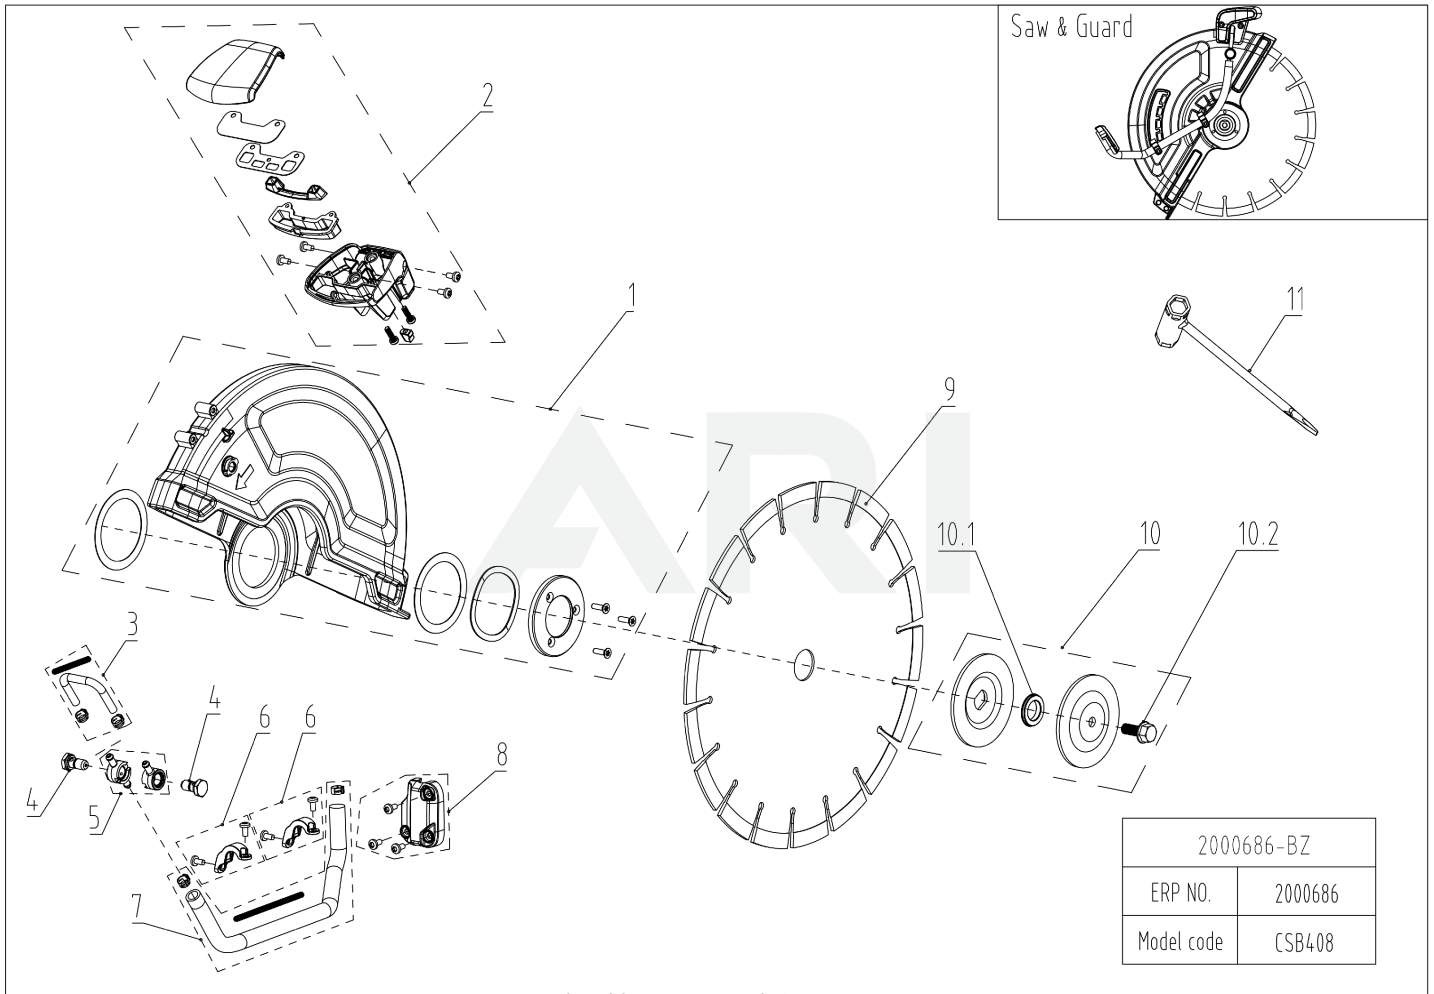

05 Motor & PCB

Ref Number	Part Number	Part Description	Context Notes	Quantity
1	R0101751-00	Motor Assembly	SET	1
2	R0101752-00	PCBA Assembly	SET	1
3	R0101753-00	LED Lamp Panel	SET	1
4	R0101755-00	Speed-control Switch	SET	1
5	R0101754-00	HMI Board	SET	1

04 Handle

2000686-BZ	
ERP NO.	2000686
Model code	CSB408

Rendered by ARI Network Services, Inc.

04 Handle

Ref Number	Part Number	Part Description	Context Notes	Quantity
1	R0101749-00	Auxiliary Handle Assembly	SET	1
2	R0101750-00	Auxiliary Handle Base Assembly	SET	1

03 Saw & Guard

Rendered by ARI Network Services, Inc.

03 Saw & Guard

Ref Number	Part Number	Part Description	Context Notes	Quantity
1	R0101737-00	Guard Assembly	SET	1
2	R0101738-00	Led Assembly	SET	1
3	R0101739-00	Water Outlet Hose Assembly	SET	1
4	R0101740-00	Connector Nut	SET	2
5	R0101741-00	Water Outlet Connector Assembly	SET	1
6	R0101742-00	Retaining Plate Assembly	SET	2
7	R0101743-00	Water Outlet Hose Assembly	SET	1
8	R0101744-00	Dust Cover Assembly	SET	1
9	R0101745-00	Saw Blade	SET	1
10	R0101748-00	Saw Blade Locking Assembly	SET	1
10.1	R0101746-00	Shaft Sleeve	SET	1
10.2	R0101747-00	Bolt,Saw blade	SET	1
11	R0100107-00	Spanner	SET	1