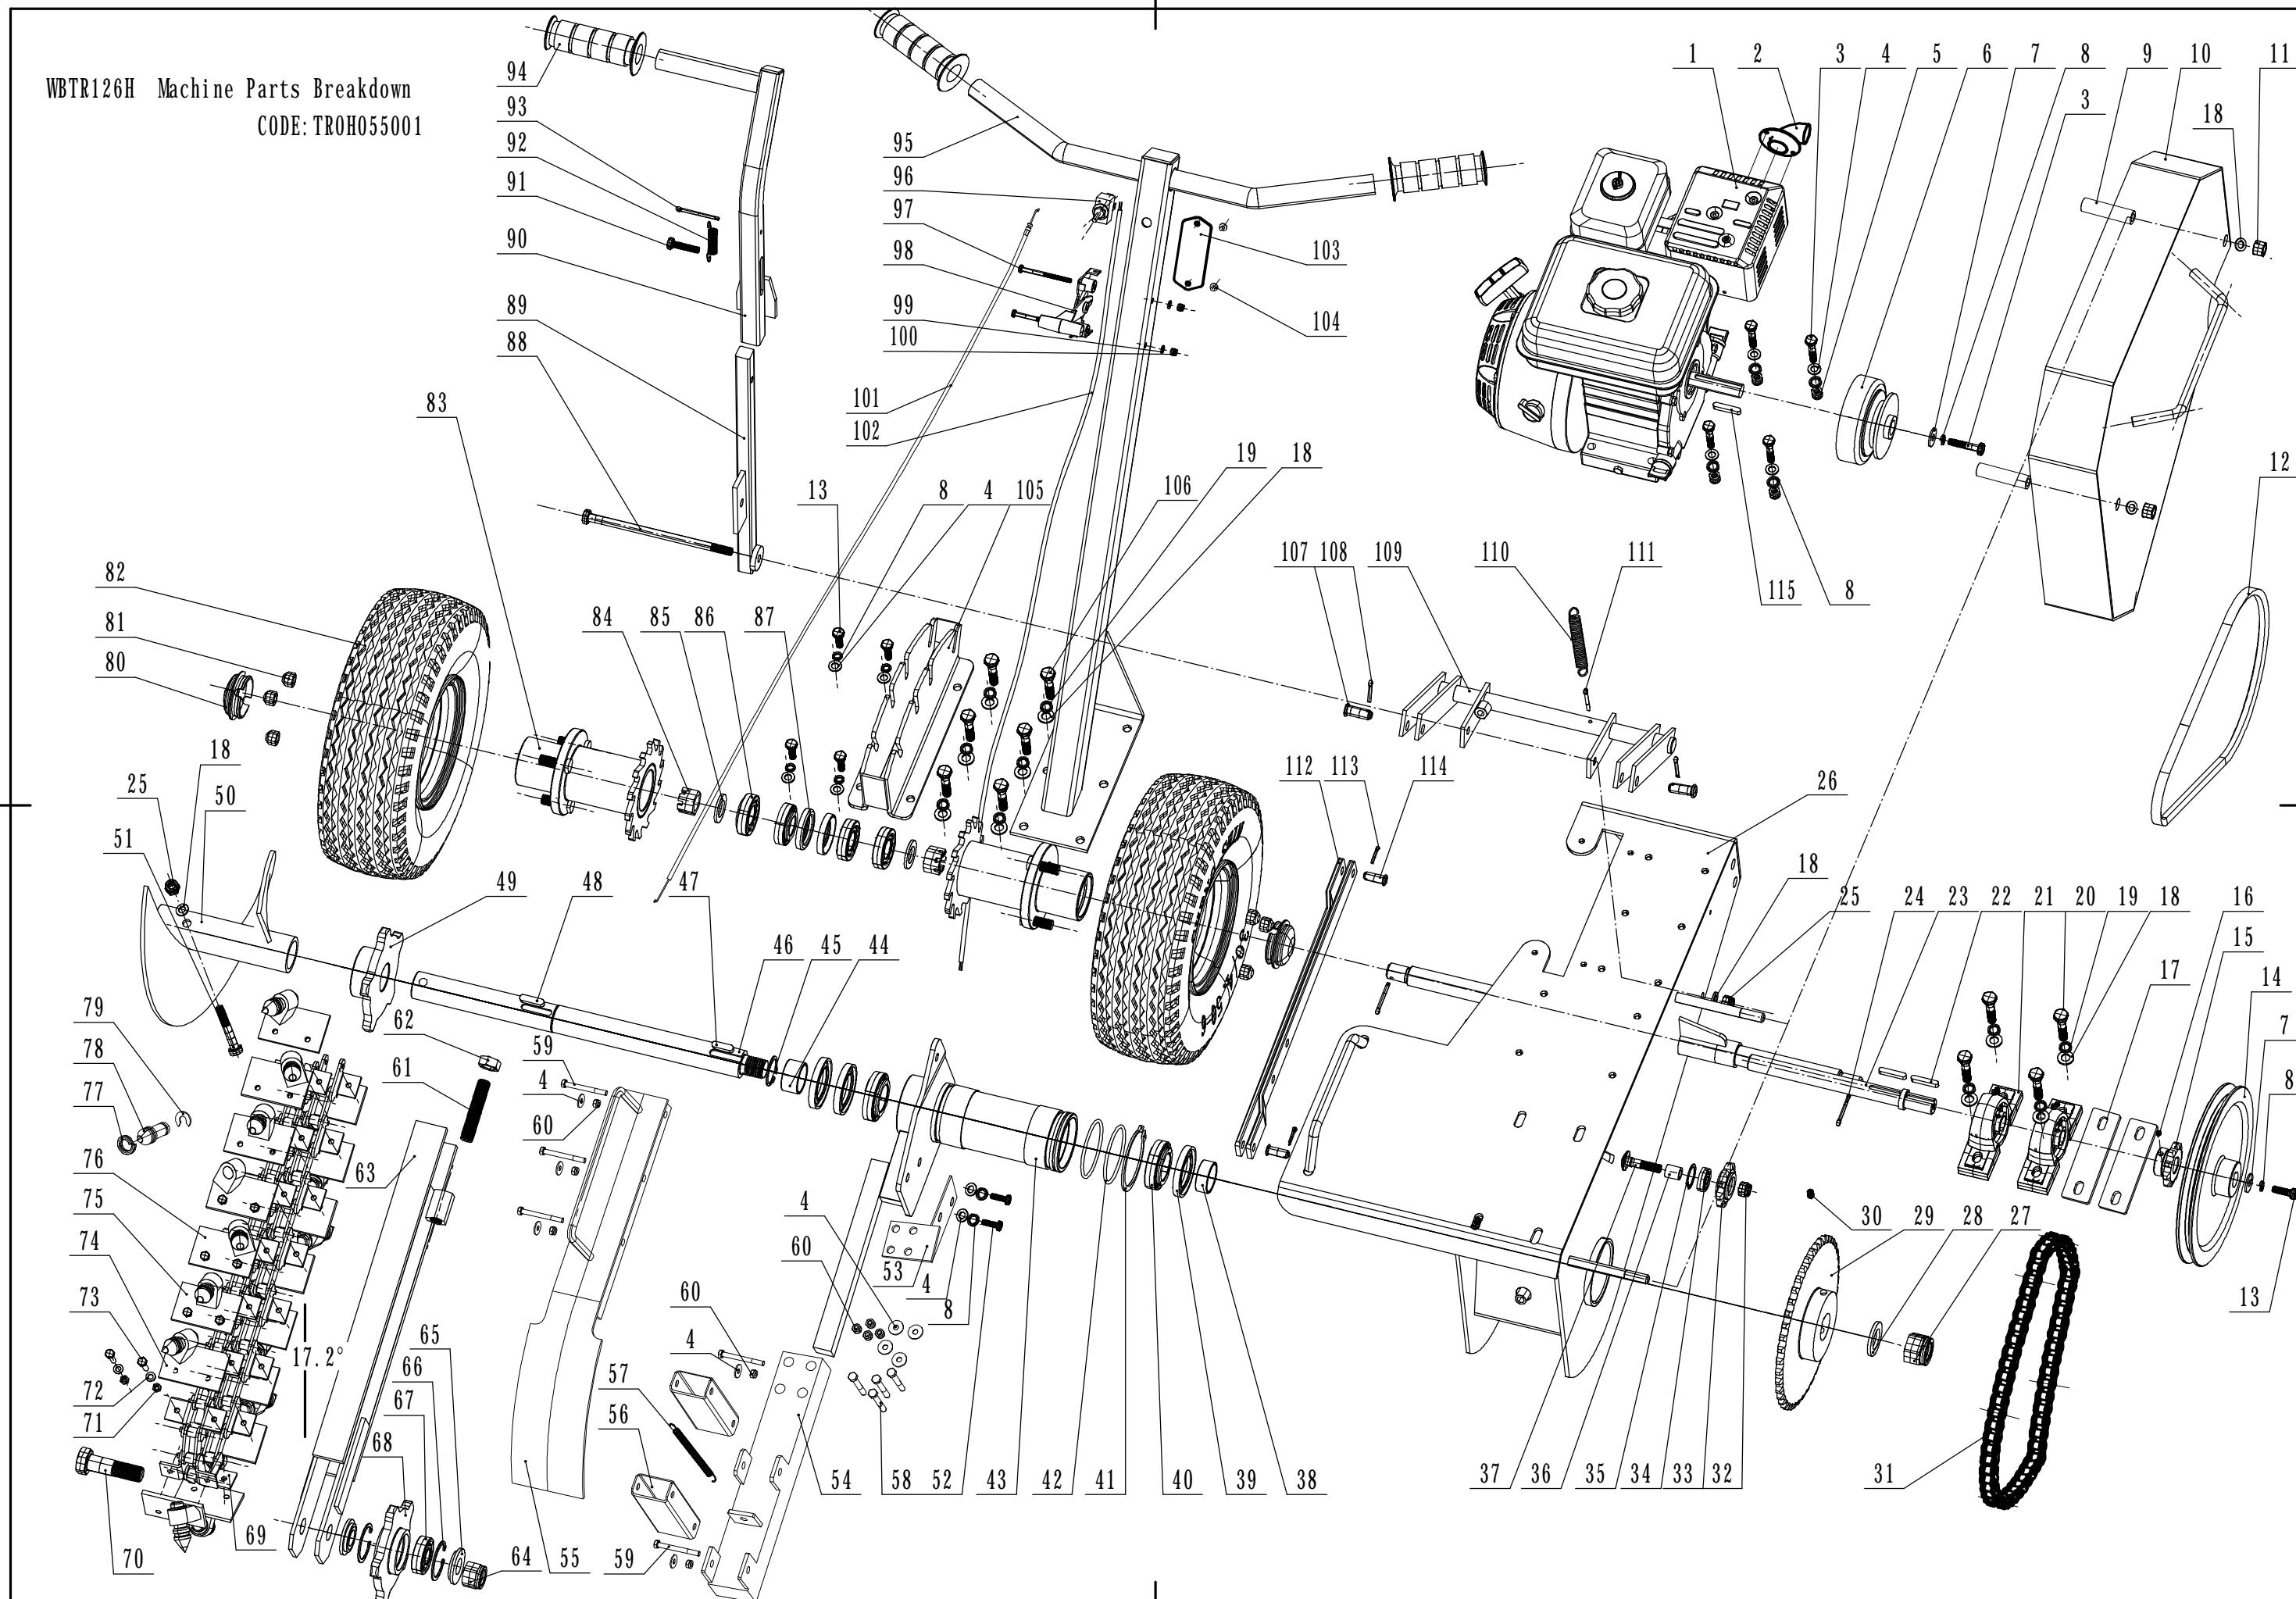

WBTR126H Machine Parts Breakdown
CODE: TROH055001

No.	ID Zboží	Název
1	GX160H1SD	engine
2	KG12030070	elbow
3	0101008040	hex bolt
4	0301008000	washer
5	0201008000	hex bolt
6	KG12030010	clutch
7	0302008000	big washer
8	0401008000	spring washer
9	KG12030590	spacer
10	KG12030020	shield
11	0201012000	hex nut
12	KG12030030	v belt
13	0101008025	hex bolt
14	KG12030040	big pulley
15	KG12030050	sprocket wheel
16	0105006008	inner hex lock screw
17	KG12030600	spacer
18	0301010000	washer
19	0401010000	spring washer
20	0101010045	hex bolt
21	UCP204	spherical surface bearing sets
22	1101006036	key
23	KG12030080	pulley shaft
24	0501004036	cotter pin
25	0202010000	hex lock nut
26	KG12030090	chassis
27	0202024000	hex lock nut
28	0301024000	washer
29	KG12030100	big sprocket wheel
30	0105008020	inner hex lock screw
31	KG12030110	chain
32	0203010000	hex lock nut
33	KG12030120	tensional sprocket wheel
34	6200	bearing
35	0901030000	check ring
36	KG12030130	spacer
37	0107008045	square neck bolt
38	KG12030140	spacer 1
39	KG12030150	seal ring
40	32007	bearing
41	1001075000	check ring
42	1401069004	seal ring
43	KG12030180	shaft sheath
44	KG12030190	spacer 2

No.	ID Zboží	Název
89	KG12030400	adjusting rod

90	KG12030410	adjusting lever
91	0101008035	hex bolt
92	KG12030420	spring
93	0501004045	cotter pin
94	45A0323010	grip
95	KG12030440	handle
96	KG12030450	switch
97	0101006065	hex bolt
98	KG12030460	throttle lever assembly
99	0301005000	washer
100	0202005000	hex lock nut
101	KG12030480	throttle cable
102	KG12030490	switch wire
103	KG12030500	switch shield
104	0104005010	cross slot screw
105	KG12030510	graduator
106	0101010030	hex bolt
107	0801012030	shaft pin
108	0501004020	cotter pin
109	KG12030520	pawl
110	KG12030530	spring 2
111	0501004036	cotter pin
112	KG12030540	linkage
113	0501032016	cotter pin
114	0801010026	shaft pin
115	KG12030550	key